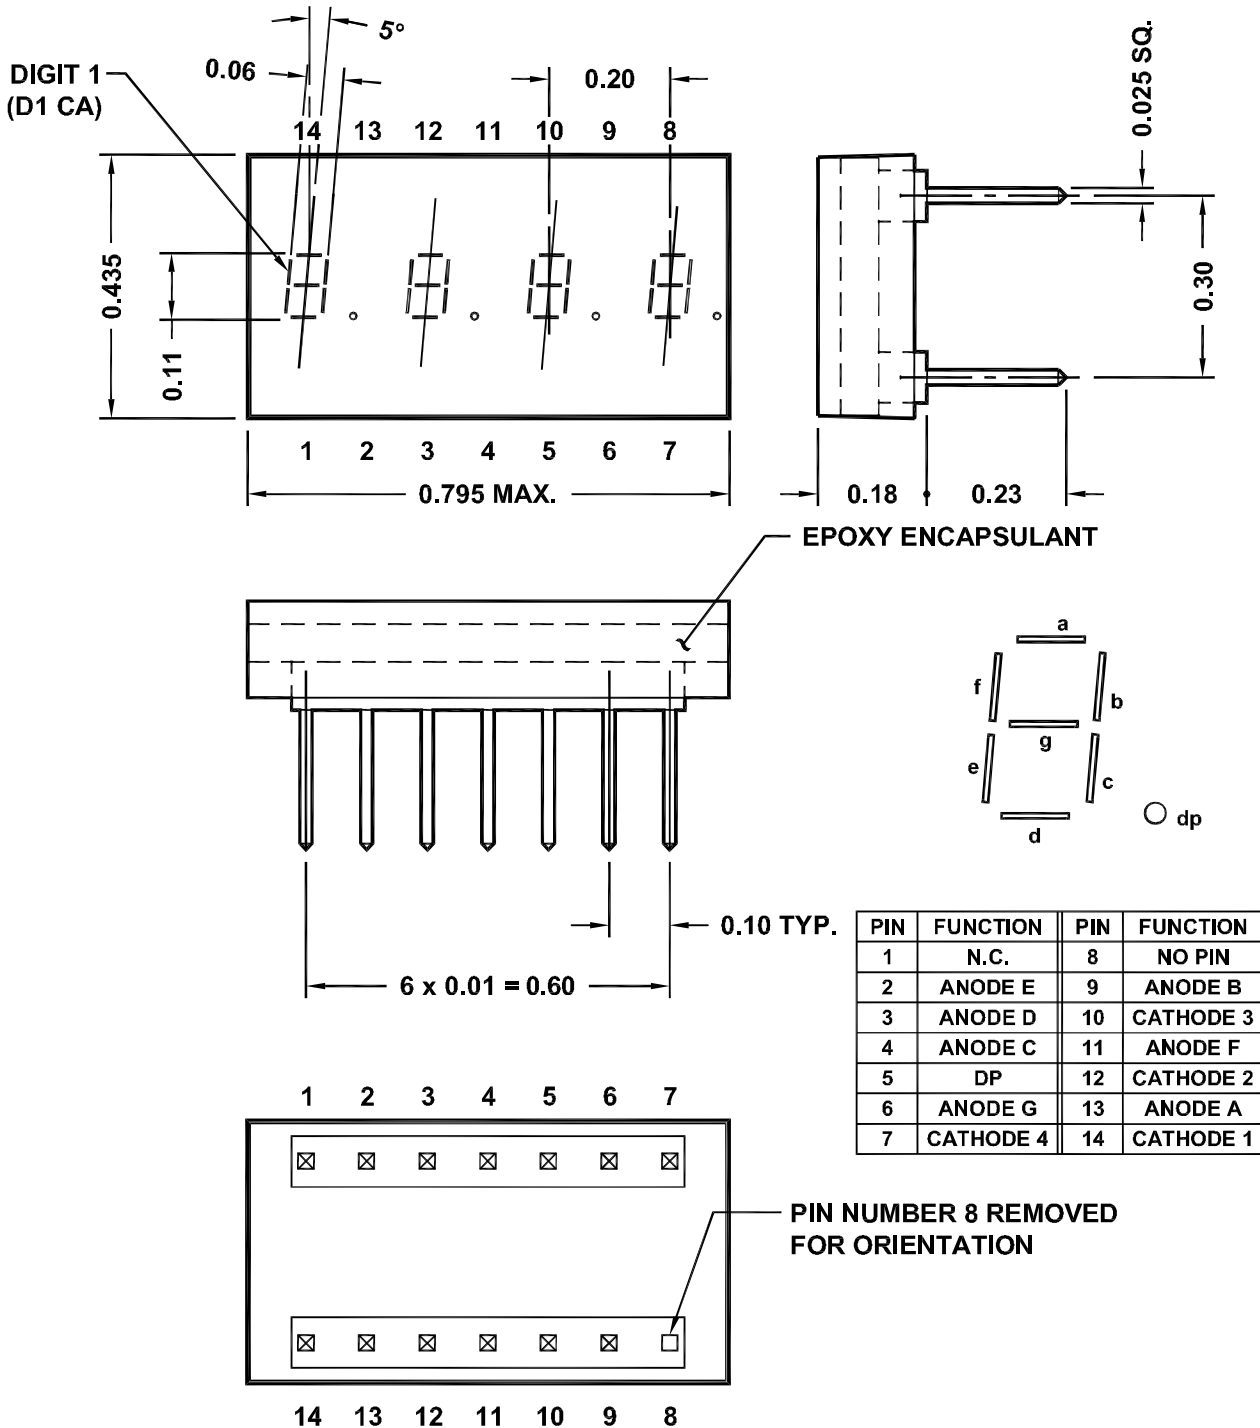

## 4 CHARACTER 7 SEGMENT NUMERIC DISPLAY

PACKAGE SIZE AND CHARACTER PITCH ALLOWS END ABUTMENT.